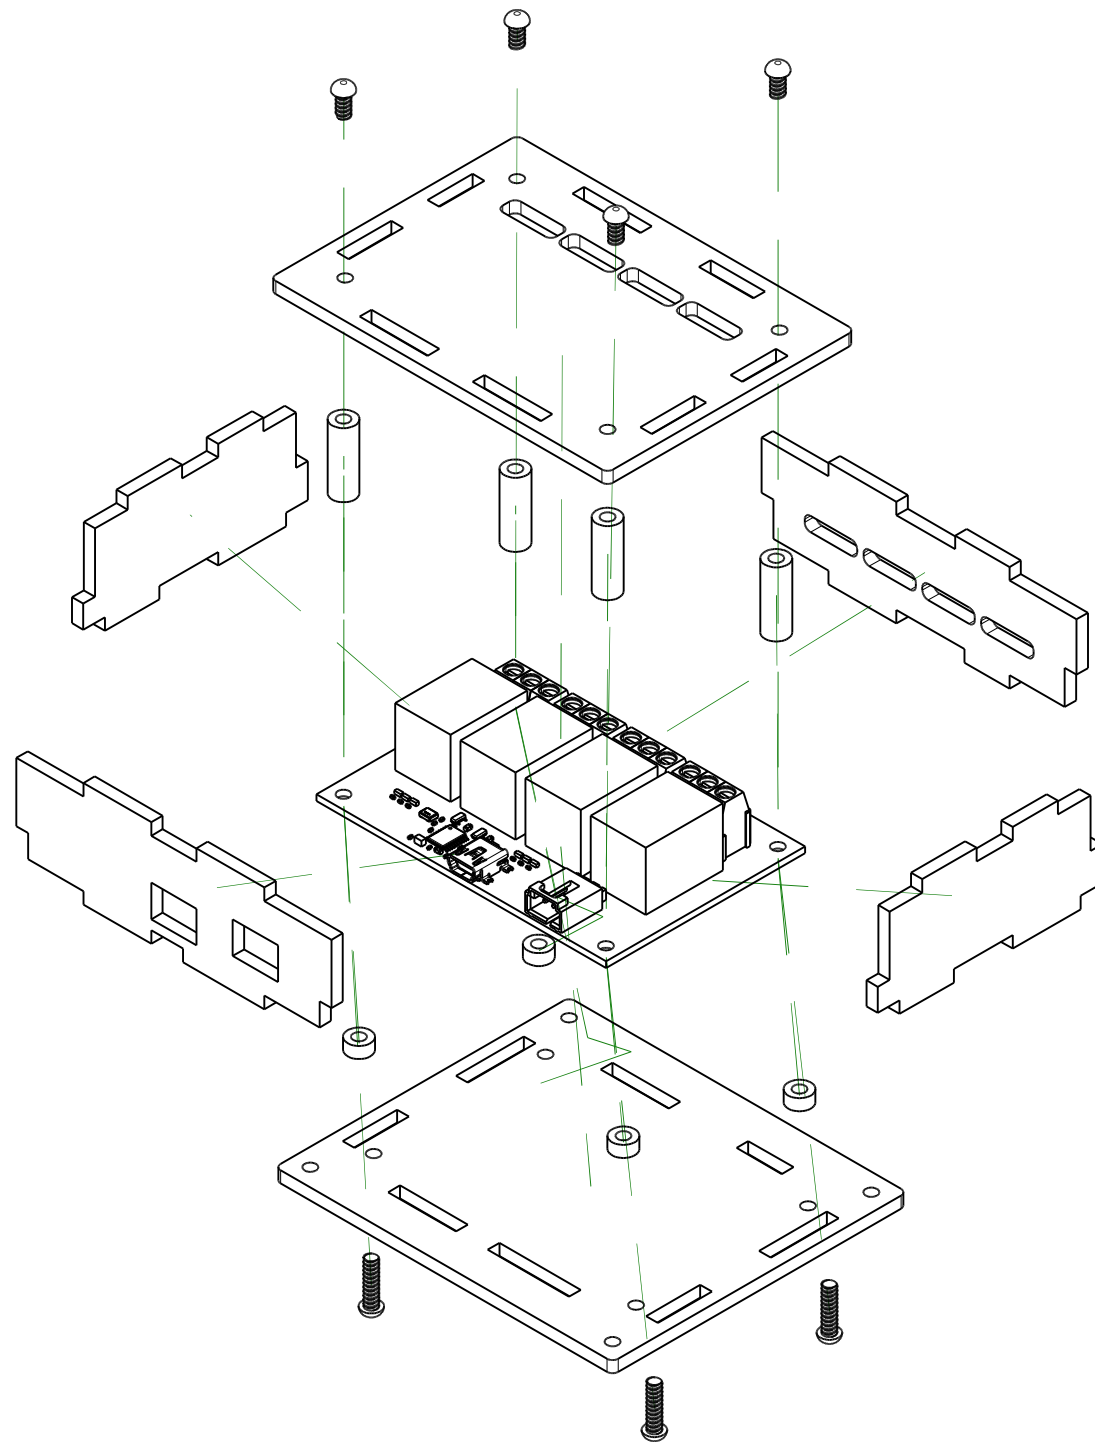

Phidget Enclosure Assembly Instructions

PN 3802 : Acrylic Enclosure for 1014 PhidgetInterfaceKit 0/0/4

Contents of Enclosure Kit

Assembly Instructions

5

6

7

8