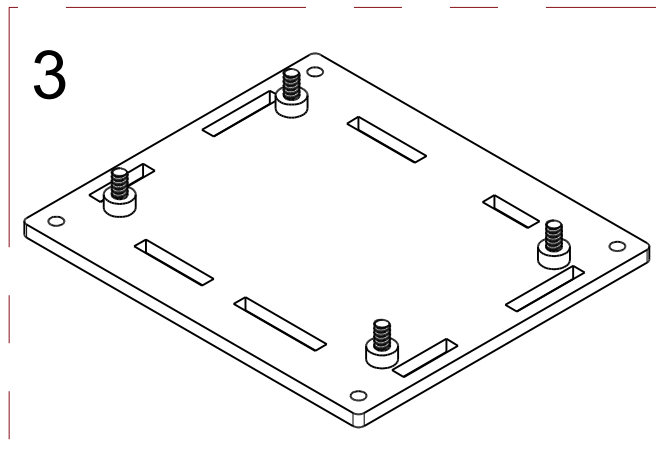

Phidget Enclosure Assembly Instructions

PN 3802 : Acrylic Enclosure for 1014 PhidgetInterfaceKit 0/0/4

Contents of Enclosure Kit

Assembly Instructions

5

6

7

8