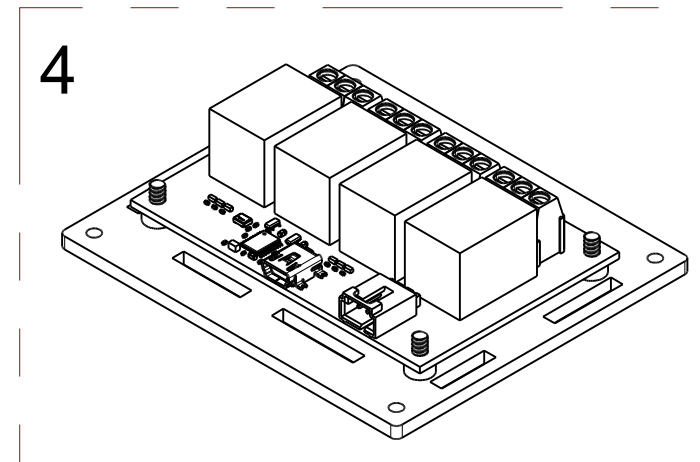

Phidget Enclosure Assembly Instructions

PN 3802 : Acrylic Enclosure for 1014 PhidgetInterfaceKit 0/0/4

Contents of Enclosure Kit

Assembly Instructions

5

6

7

8