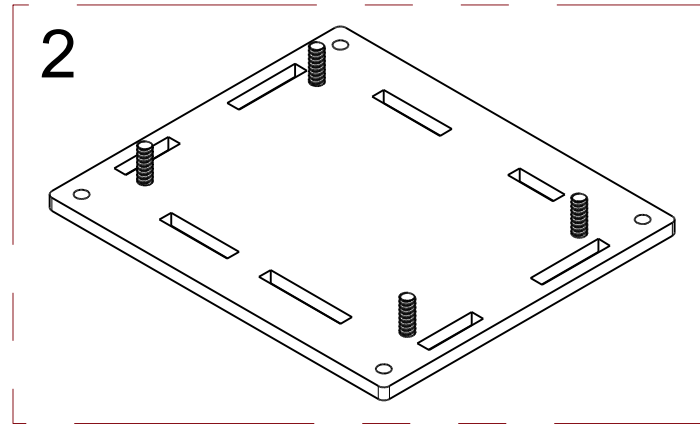

Phidget Enclosure Assembly Instructions

PN 3802 : Acrylic Enclosure for 1014 PhidgetInterfaceKit 0/0/4

Contents of Enclosure Kit

Assembly Instructions

5

6

7

8