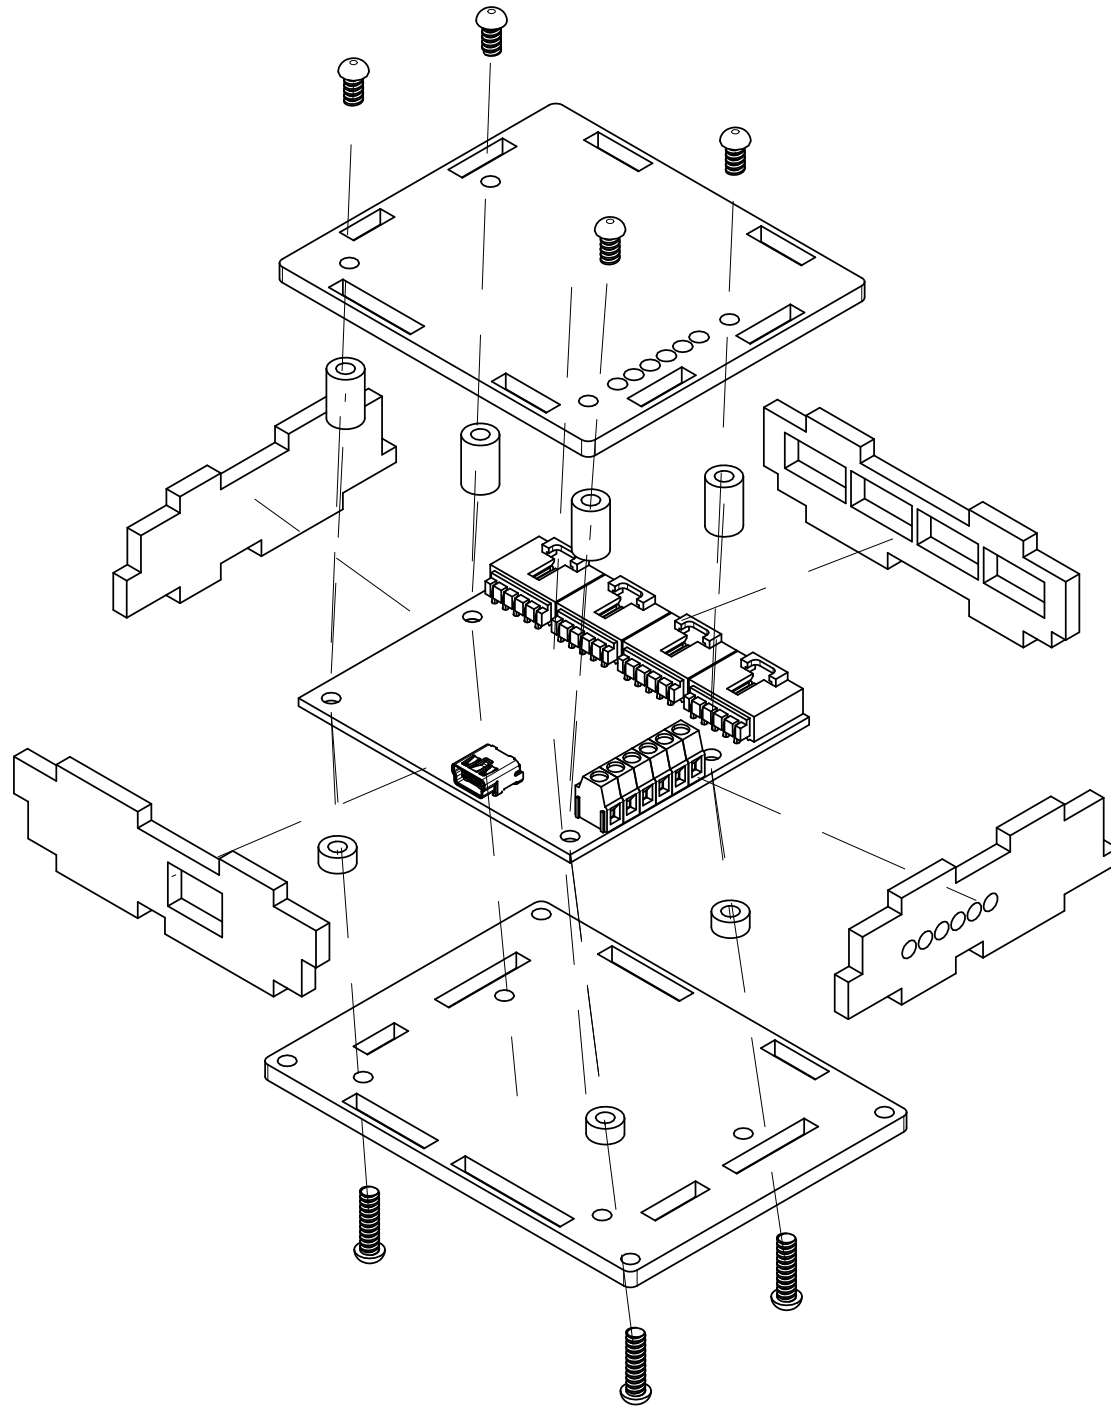

# Phidget Enclosure Assembly Instructions

PN 3809 : Acrylic Enclosure for the 1047 PhidgetEncoder HighSpeed 4-Input

# Contents of Enclosure Kit

x4

x4

x4

x4