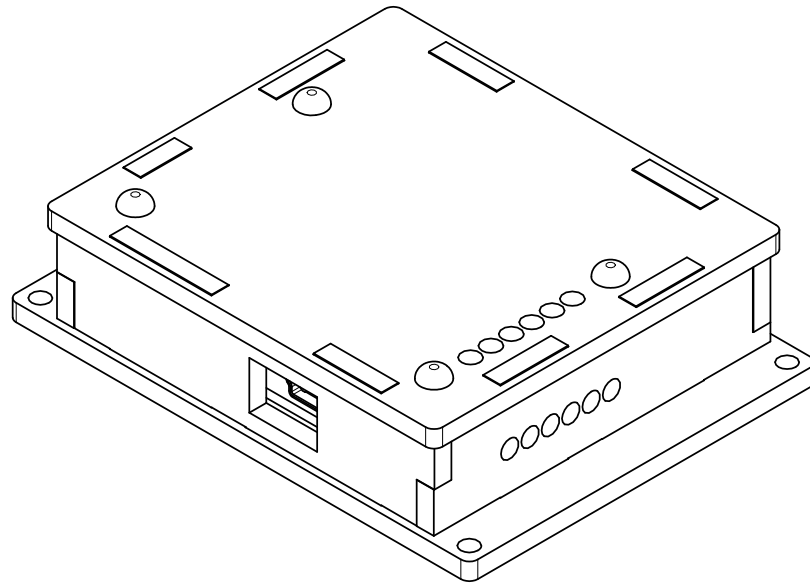

# Phidget Enclosure Assembly Instructions

PN 3809 : Acrylic Enclosure for the 1047 PhidgetEncoder HighSpeed 4-Input

# Contents of Enclosure Kit

x4

x4

x4

x4