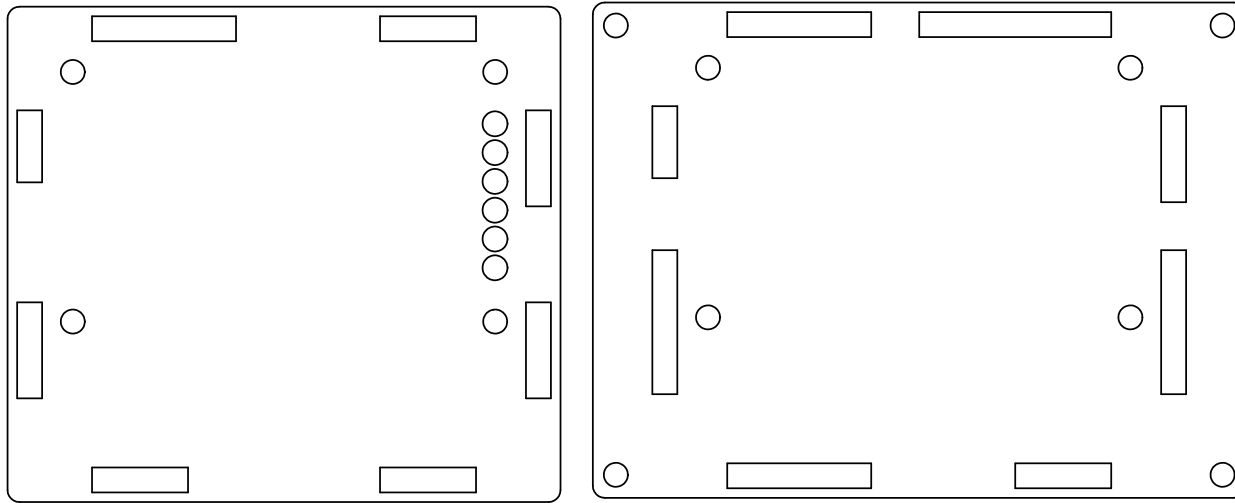

# Phidget Enclosure Assembly Instructions

PN 3809 : Acrylic Enclosure for the 1047 PhidgetEncoder HighSpeed 4-Input

# Contents of Enclosure Kit

x4

x4

x4

x4