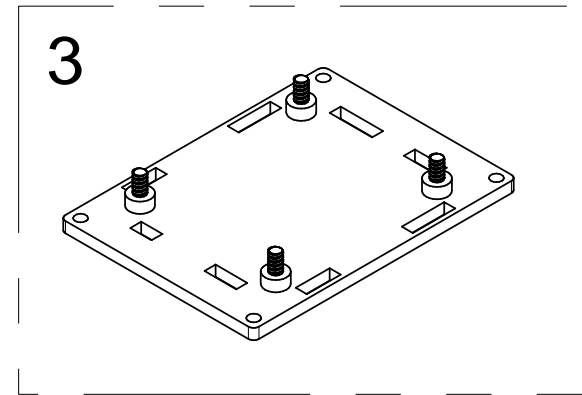

Phidget Enclosure Assembly Instructions

PN 3820 : Acrylic Enclosure for the 3051 Dual Relay Board

Contents of Enclosure Kit

x4

x4

x4

x4

Assembly Instructions