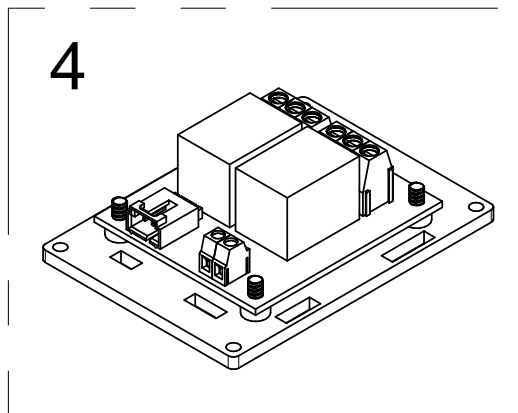

Phidget Enclosure Assembly Instructions

PN 3820 : Acrylic Enclosure for the 3051 Dual Relay Board

Contents of Enclosure Kit

x4

x4

x4

x4

Assembly Instructions