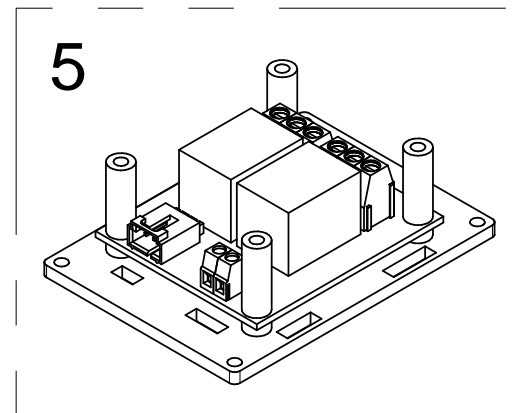

Phidget Enclosure Assembly Instructions

PN 3820 : Acrylic Enclosure for the 3051 Dual Relay Board

Contents of Enclosure Kit

x4

x4

x4

x4

Assembly Instructions