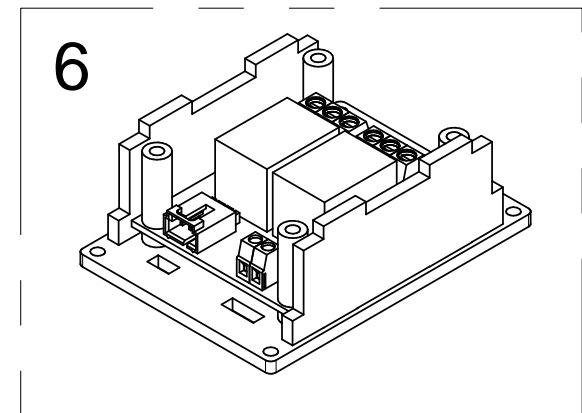

Phidget Enclosure Assembly Instructions

PN 3820 : Acrylic Enclosure for the 3051 Dual Relay Board

Contents of Enclosure Kit

x4

x4

x4

x4

Assembly Instructions