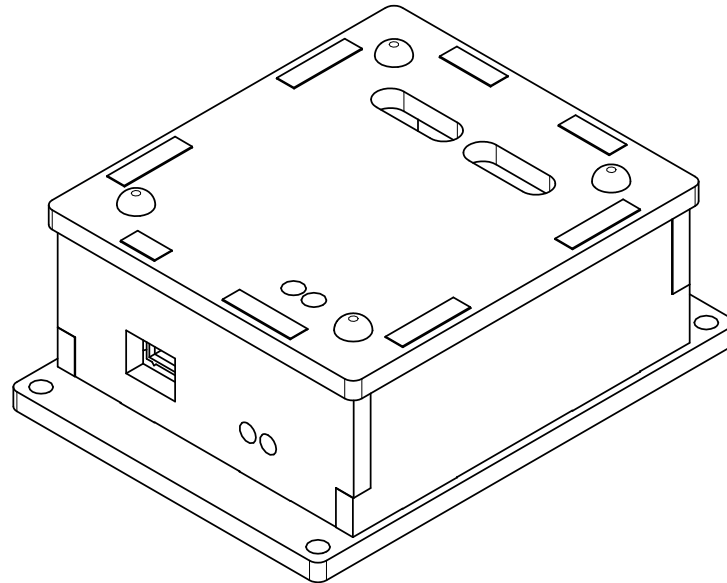

Phidget Enclosure Assembly Instructions

PN 3820 : Acrylic Enclosure for the 3051 Dual Relay Board

Contents of Enclosure Kit

x4

x4

x4

x4

Assembly Instructions