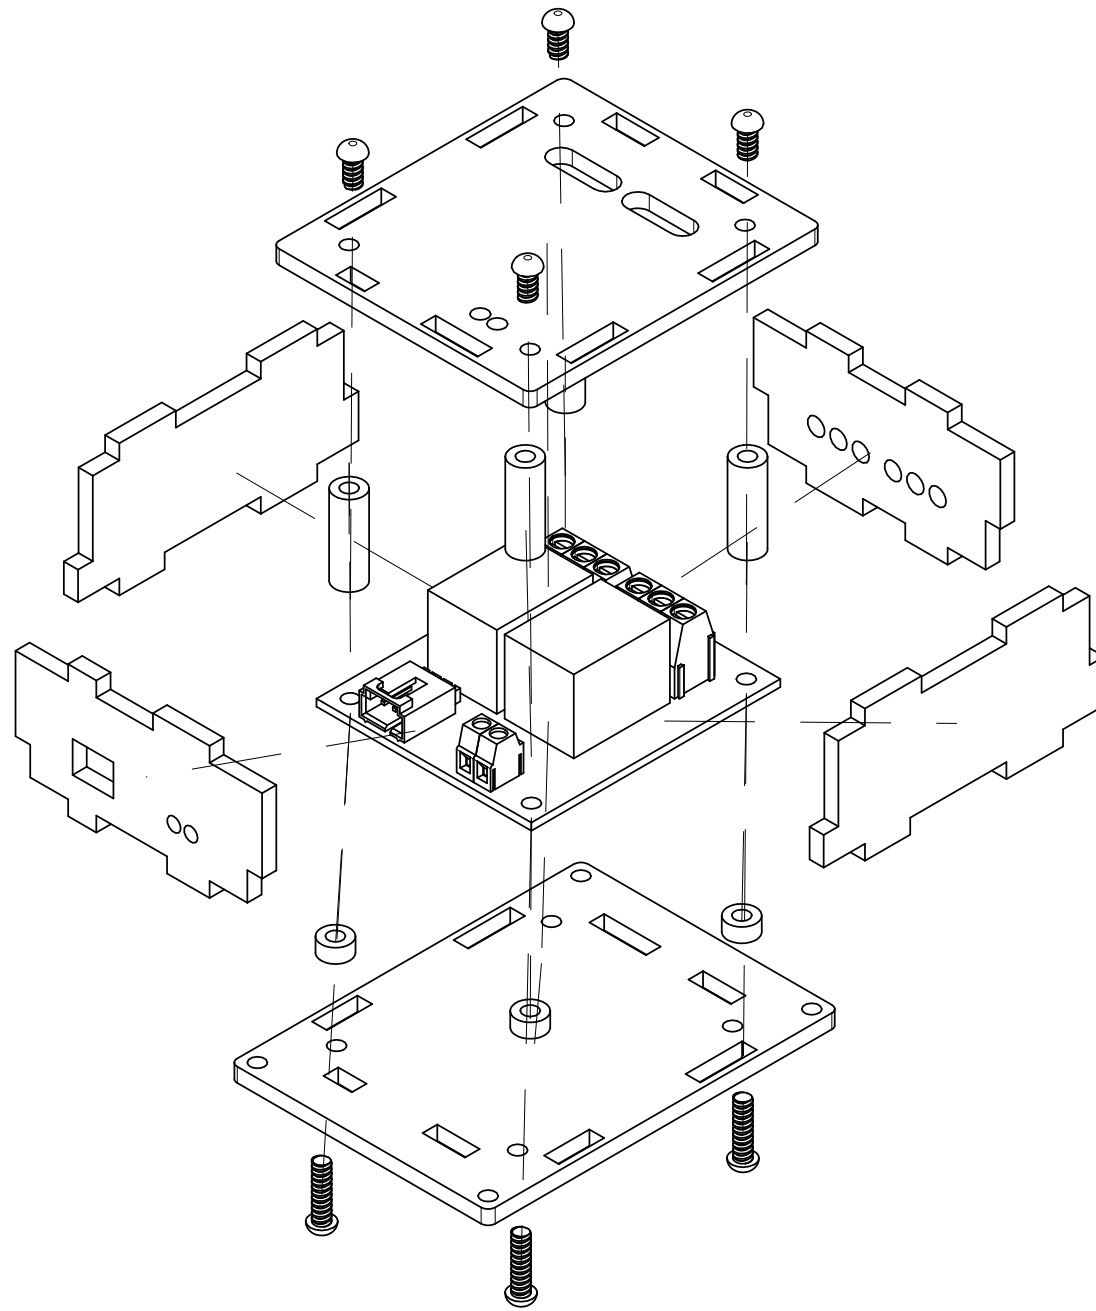

Phidget Enclosure Assembly Instructions

PN 3820 : Acrylic Enclosure for the 3051 Dual Relay Board

Contents of Enclosure Kit

x4

x4

x4

x4

Assembly Instructions