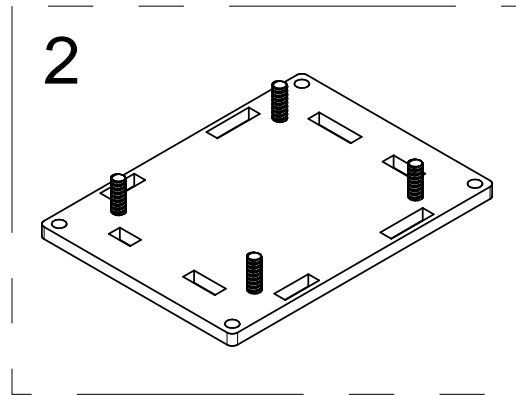

Phidget Enclosure Assembly Instructions

PN 3820 : Acrylic Enclosure for the 3051 Dual Relay Board

Contents of Enclosure Kit

x4

x4

x4

x4

Assembly Instructions