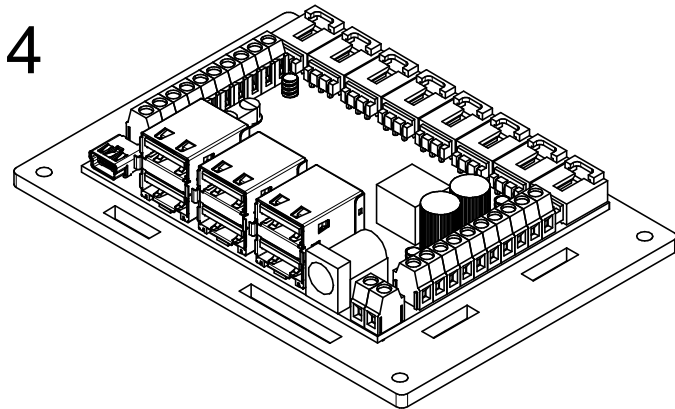

Phidget Enclosure Assembly Instructions

PN 3824 : Acrylic Enclosure for 1019 PhidgetInterfaceKit 8/8/8 w/ Hub

Contents of Enclosure Kit

Assembly Instructions

1

2

3

4