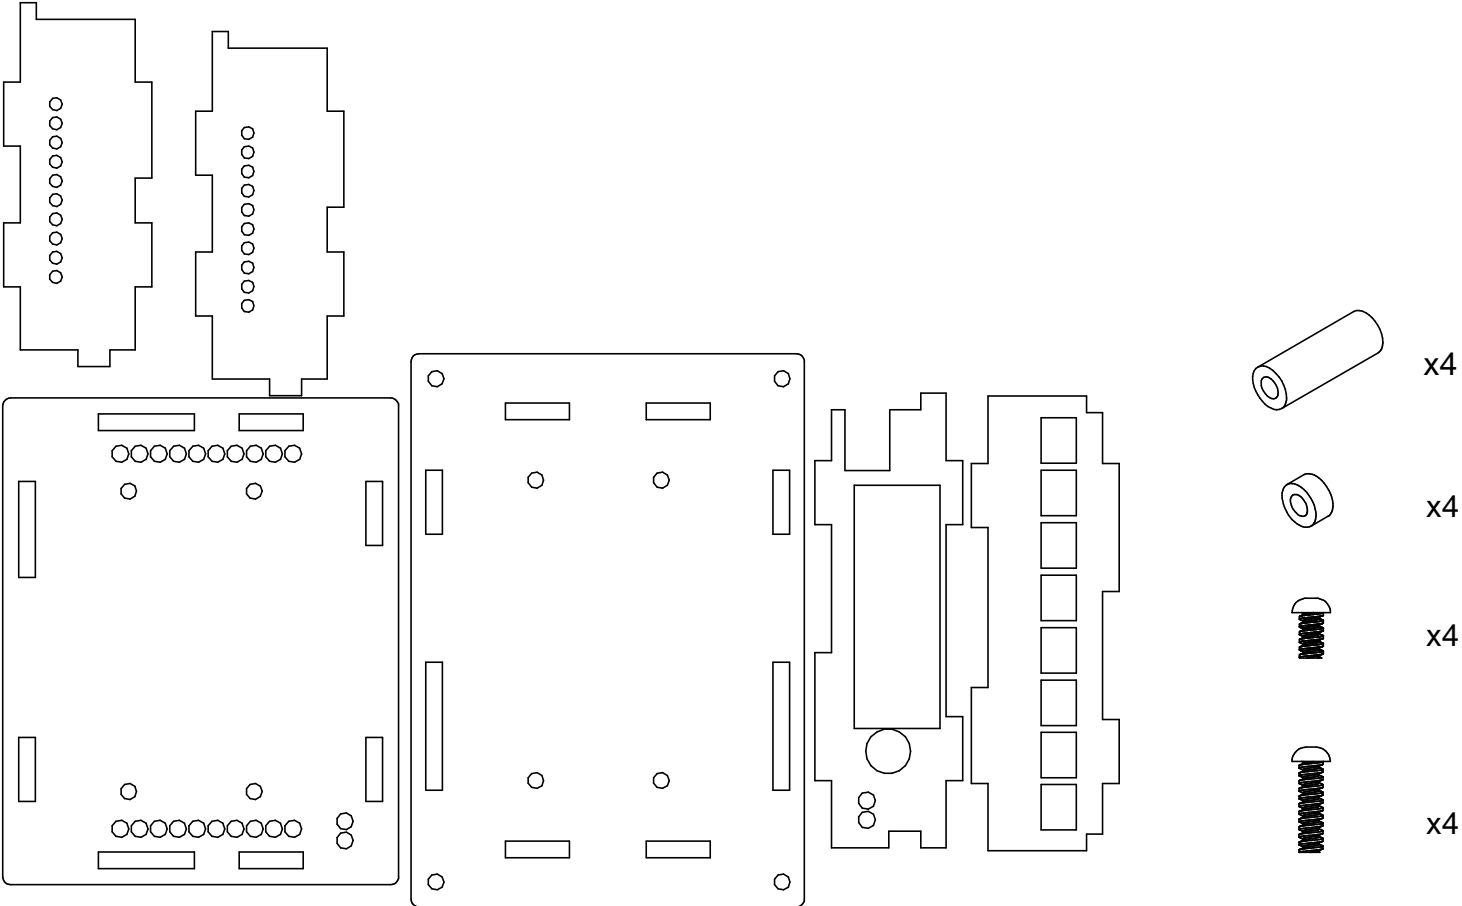

Phidget Enclosure Assembly Instructions

PN 3824 : Acrylic Enclosure for 1019 PhidgetInterfaceKit 8/8/8 w/ Hub

Contents of Enclosure Kit

Assembly Instructions

1

2

3

4