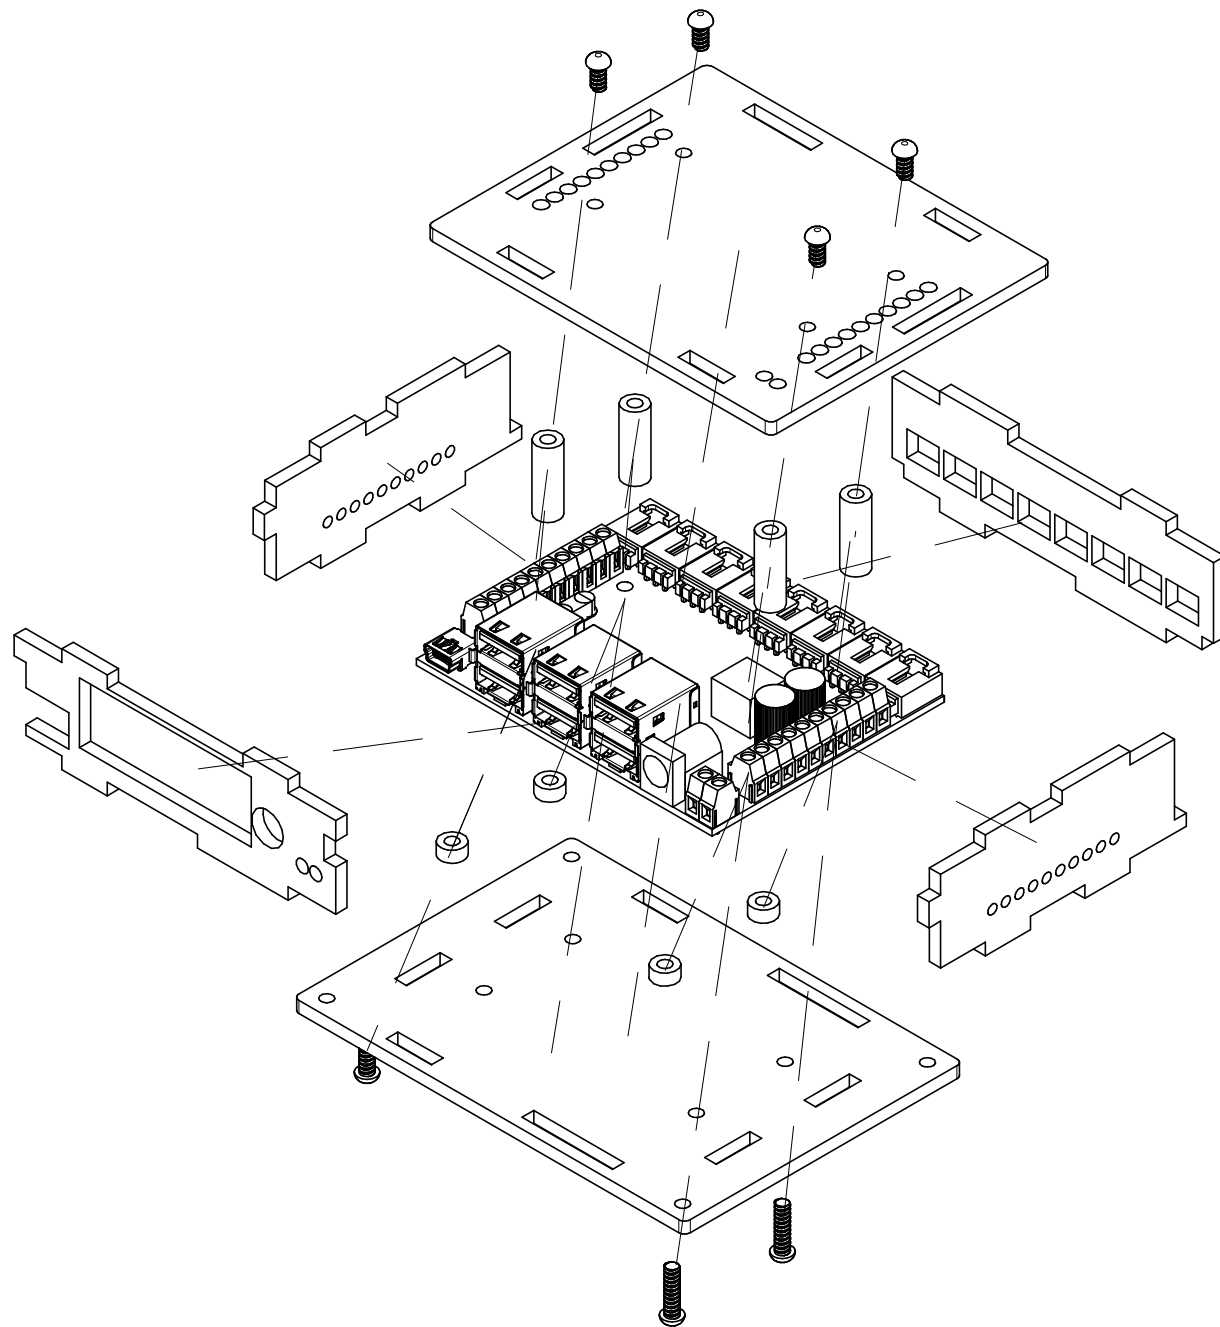

Phidget Enclosure Assembly Instructions

PN 3824 : Acrylic Enclosure for 1019 PhidgetInterfaceKit 8/8/8 w/ Hub

Contents of Enclosure Kit

Assembly Instructions

1

2

3

4

5

6

7

8

9