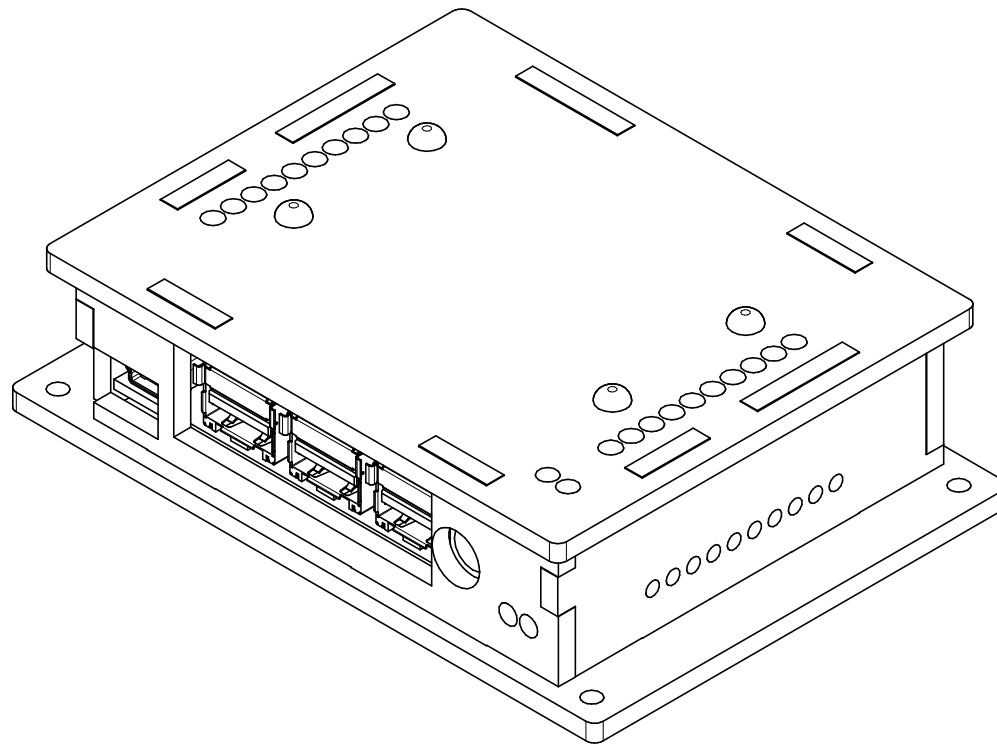

Phidget Enclosure Assembly Instructions

PN 3824 : Acrylic Enclosure for 1019 PhidgetInterfaceKit 8/8/8 w/ Hub

Contents of Enclosure Kit

Assembly Instructions

1

2

3

4