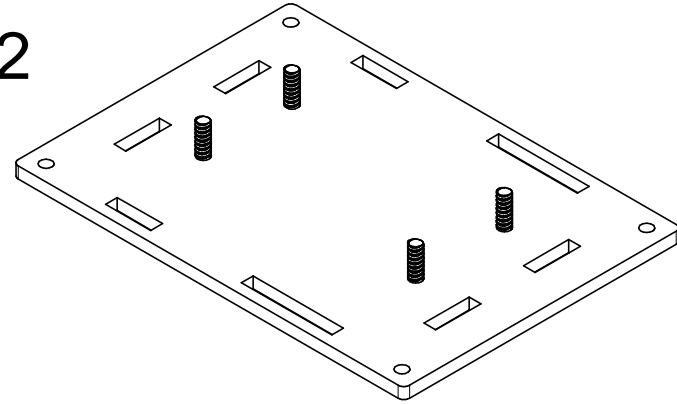

Phidget Enclosure Assembly Instructions

PN 3824 : Acrylic Enclosure for 1019 PhidgetInterfaceKit 8/8/8 w/ Hub

Contents of Enclosure Kit

Assembly Instructions

1

2

3

4