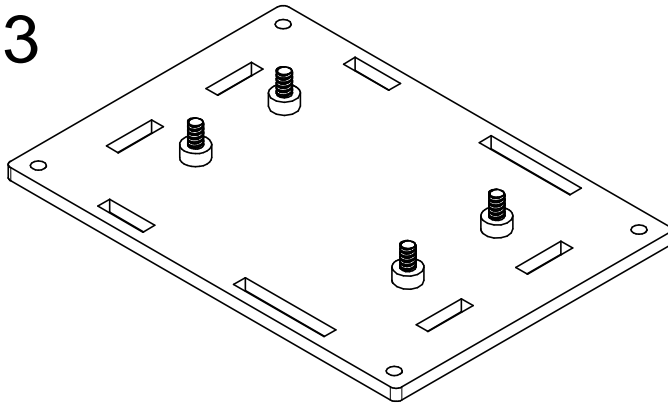

Phidget Enclosure Assembly Instructions

PN 3824 : Acrylic Enclosure for 1019 PhidgetInterfaceKit 8/8/8 w/ Hub

Contents of Enclosure Kit

Assembly Instructions

1

2

3

4