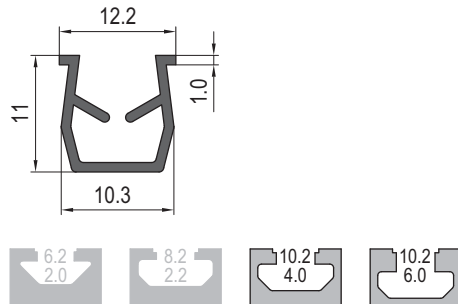

Panel Installation Elements
板材组件

T Slot Reducing Profile

T形槽内嵌条

To reduce slot width for panel installation.

T形槽内嵌条用于减小槽宽，方便槽内嵌板。

Material and Color: black PVC

材质和颜色：PVC 黑色

T Slot Reducing Profile-8

T形槽内嵌条-8

T Slot Reducing Profile-10

T形槽内嵌条-10

Description 产品描述	Mass 重量 (g/m)	Delivery Length 供货长度	Part No. 订购编号
T Slot Reducing Profile-8 T形槽内嵌条-8	51	2000mm/bar	6.11.08
T Slot Reducing Profile-10 T形槽内嵌条-10	64	2000mm/bar	6.11.10