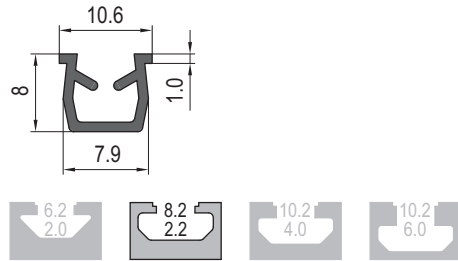

Panel Installation Elements
板材组件

T Slot Reducing Profile

T形槽内嵌条

To reduce slot width for panel installation.

T形槽内嵌条用于减小槽宽，方便槽内嵌板。

Material and Color: black PVC

材质和颜色：PVC 黑色

T Slot Reducing Profile-8

T形槽内嵌条-8

T Slot Reducing Profile-10

T形槽内嵌条-10

Description 产品描述	Mass 重量 (g/m)	Delivery Length 供货长度	Part No. 订购编号
T Slot Reducing Profile-8 T形槽内嵌条-8	51	2000mm/bar	6.11.08
T Slot Reducing Profile-10 T形槽内嵌条-10	64	2000mm/bar	6.11.10