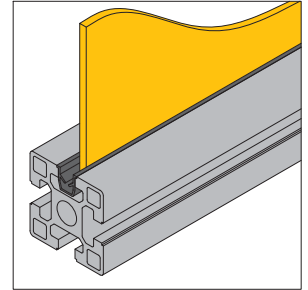

Panel Installation Elements
板材组件

T Slot Reducing Profile

T形槽内嵌条

To reduce slot width for panel installation.

T形槽内嵌条用于减小槽宽，方便槽内嵌板。

Material and Color: black PVC

材质和颜色：PVC 黑色

T Slot Reducing Profile-8

T形槽内嵌条-8

T Slot Reducing Profile-10

T形槽内嵌条-10

Description 产品描述	Mass 重量 (g/m)	Delivery Length 供货长度	Part No. 订购编号
T Slot Reducing Profile-8 T形槽内嵌条-8	51	2000mm/bar	6.11.08
T Slot Reducing Profile-10 T形槽内嵌条-10	64	2000mm/bar	6.11.10