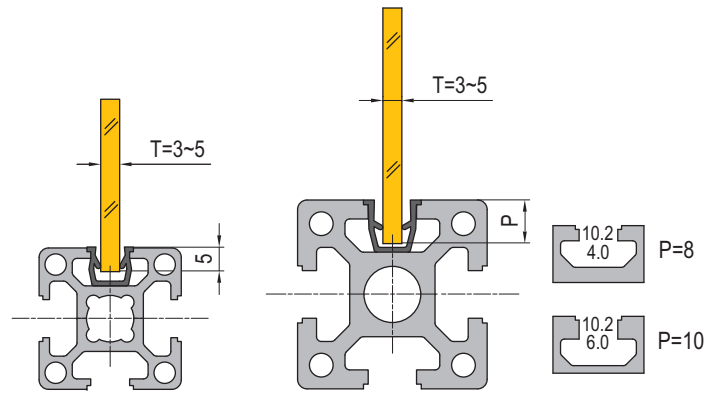

Panel Installation Elements
板材组件

T Slot Reducing Profile

T形槽内嵌条

To reduce slot width for panel installation.

T形槽内嵌条用于减小槽宽，方便槽内嵌板。

Material and Color: black PVC

材质和颜色：PVC 黑色

T Slot Reducing Profile-8

T形槽内嵌条-8

T Slot Reducing Profile-10

T形槽内嵌条-10

Description 产品描述	Mass 重量 (g/m)	Delivery Length 供货长度	Part No. 订购编号
T Slot Reducing Profile-8 T形槽内嵌条-8	51	2000mm/bar	6.11.08
T Slot Reducing Profile-10 T形槽内嵌条-10	64	2000mm/bar	6.11.10